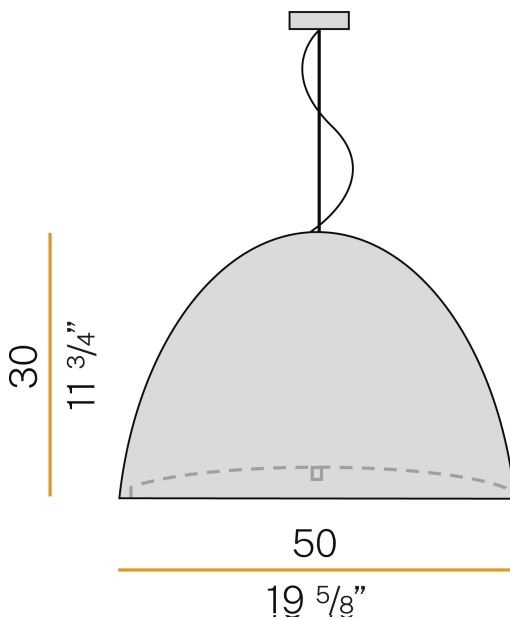

Technical drawing